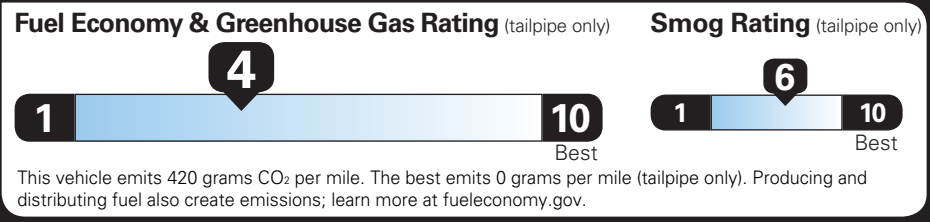

EPA DOT Fuel Economy and Environment

Gasoline Vehicle

Fuel Economy

21 MPG combined city/hwy
18 MPG city
27 MPG highway

Standard SUVs range from 13 to 101 MPG. The best vehicle rates 136 MPGe.

4.8 gallons per 100 miles

You spend $2,250 more in fuel costs over 5 years compared to the average new vehicle.

Annual fuel cost $1,950